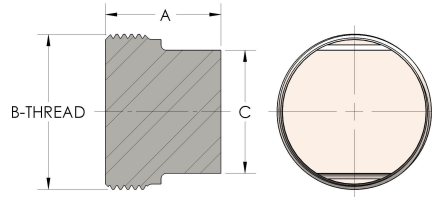

Product Category

104T-1-M

Part Description

Blank

## DIMENSIONS

<b>A</b>	1.190
<b>B-THREAD</b>	1.188" - 12UN
<b>C</b>	0.94