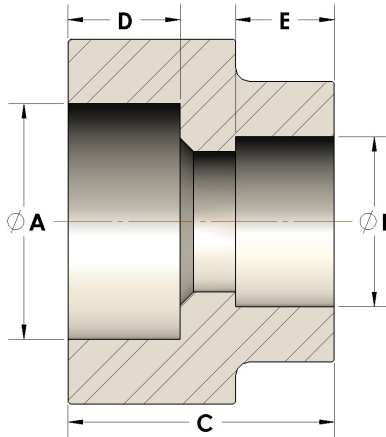

Product Category

107-1-04-CUNI

Part Description

Direct Socketweld/Braze Coupling (Pipe X Tube)

## DIMENSIONS

A	0.545
B	0.25
C	0.88
D	0.380

## GENERAL

Pressure Rating	6000 PSI
Fitting Material	Copper Nickel 70/30, MIL-C--15726F, UNS C71500