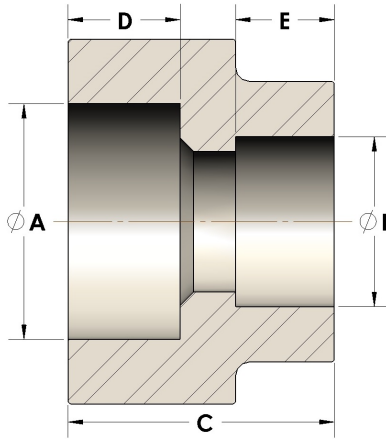

Product Category

107-1-06-M

Part Description

Direct Socketweld/Braze Coupling (Pipe X Tube)

DIMENSIONS

A	0.545
B	0.38
C	0.88
D	0.380

GENERAL

Pressure Rating	6000 PSI
Fitting Material	Monel®, ASTM B164, UNS N04405