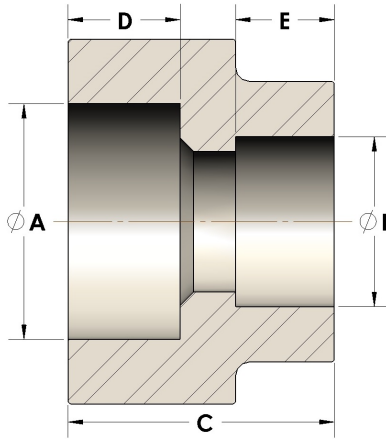

Product Category

107-1-06-M

Part Description

Direct Socketweld/Braze Coupling (Pipe X Tube)

## DIMENSIONS

A	0.545
B	0.38
C	0.88
D	0.380

## GENERAL

Pressure Rating	6000 PSI
Fitting Material	Monel®, ASTM B164, UNS N04405