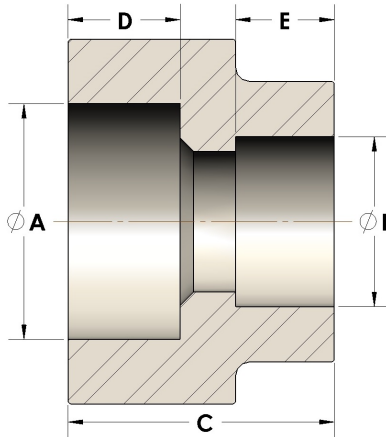

Product Category

107-4-16-CUNI

Part Description

Direct Socketweld/Braze Coupling (Pipe X Tube)

## DIMENSIONS

A	1.055
B	1.00
C	1.19
D	0.500

## GENERAL

Pressure Rating	4500 PSI
Fitting Material	Copper Nickel 70/30, MIL-C--15726F, UNS C71500