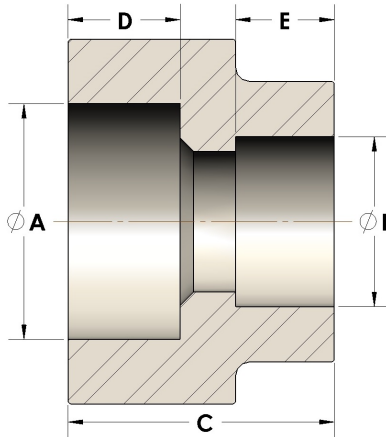

Product Category

107-7-24-M

Part Description

Direct Socketweld/Braze Coupling (Pipe X Tube)

DIMENSIONS

A	1.905
B	1.50
C	1.63
D	0.750

GENERAL

Pressure Rating	6000 PSI
Fitting Material	Monel®, ASTM B164, UNS N04405