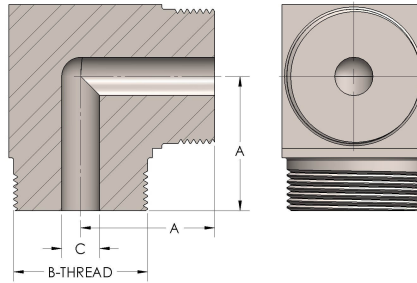

Product Category

41-1-M

Part Description

Elbow 90°

DIMENSIONS

A	1.380
B-THREAD	1.188" - 12UN
C	0.31

GENERAL

Pressure Rating	6000 PSI
Threadpiece Material	Monel®, ASTM A494