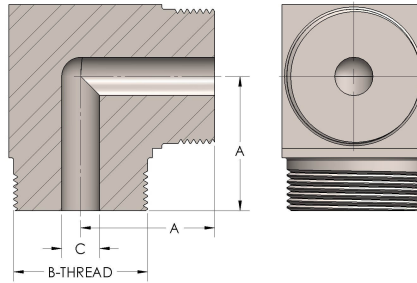

Product Category

41-1-NAB

Part Description

Elbow 90°

DIMENSIONS

A	1.380
B-THREAD	1.188" - 12UN
C	0.31

GENERAL

Pressure Rating	6000 PSI
Threadpiece Material	Nickel Aluminum Bronze, ASTM B148, UNS C95800