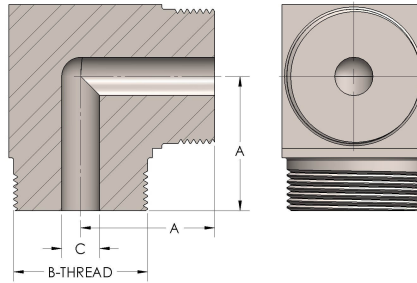

Product Category

41-2-M

Part Description

Elbow 90°

## DIMENSIONS

<b>A</b>	1.500
<b>B-THREAD</b>	1.375" - 12UNF
<b>C</b>	0.44

## GENERAL

<b>Pressure Rating</b>	6000 PSI
<b>Threadpiece Material</b>	Monel®, ASTM A494