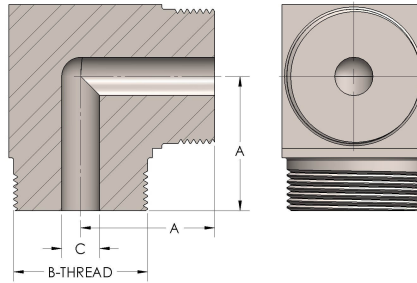

Product Category

41-3-M

Part Description

Elbow 90°

DIMENSIONS

A	1.750
B-THREAD	1.750" - 12UN
C	0.50

GENERAL

Pressure Rating	6000 PSI
Threadpiece Material	Monel®, ASTM A494