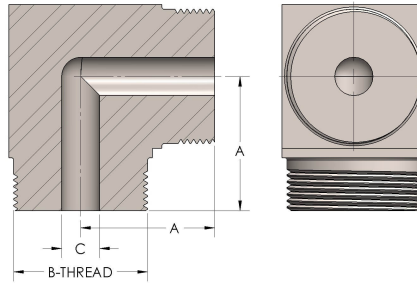

Product Category

41-4-NAB

Part Description

Elbow 90°

DIMENSIONS

A	1.880
B-THREAD	2.000" - 12UN
C	0.63

GENERAL

Pressure Rating	6000 PSI
Threadpiece Material	Nickel Aluminum Bronze, ASTM B148, UNS C95800