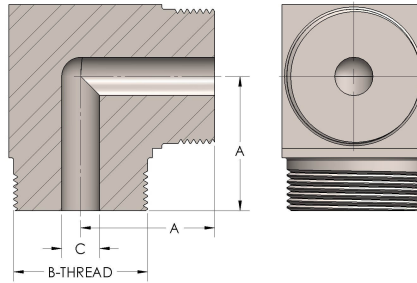

Product Category

41-5-SS316L

Part Description

Elbow 90°

DIMENSIONS

A	2.250
B-THREAD	2.313" - 12UNS
C	0.81

GENERAL

Pressure Rating	6000 PSI
Threadpiece Material	316 Stainless Steel, ASTM A351, UNS J92900