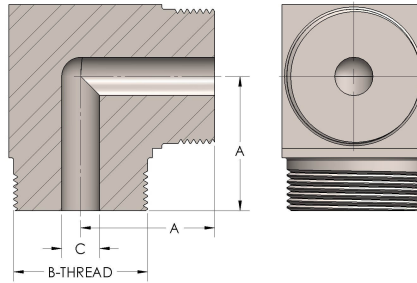

Product Category

41-7-NAB

Part Description

Elbow 90°

DIMENSIONS

A	2.880
B-THREAD	3.063" - 12UNS
C	1.38

GENERAL

Pressure Rating	6000 PSI
Threadpiece Material	Nickel Aluminum Bronze, ASTM B148, UNS C95800