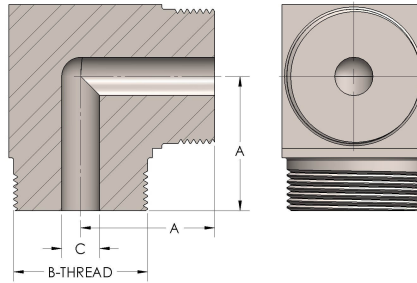

Product Category

41-8-NAB

Part Description

Elbow 90°

DIMENSIONS

A	3.250
B-THREAD	3.750" - 12UN
C	1.75

GENERAL

Pressure Rating	6000 PSI
Threadpiece Material	Nickel Aluminum Bronze, ASTM B148, UNS C95800