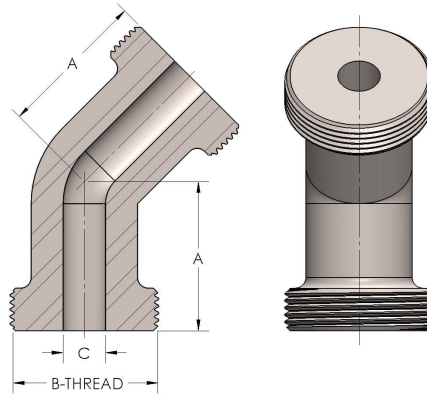

Product Category

42-0-NAB

Part Description

Elbow 45°

## DIMENSIONS

<b>A</b>	1.130
<b>B-THREAD</b>	1.000" - 14UNS
<b>C</b>	0.22

## GENERAL

<b>Pressure Rating</b>	6000 PSI
<b>Threadpiece Material</b>	Nickel Aluminum Bronze, ASTM B148, UNS C95800