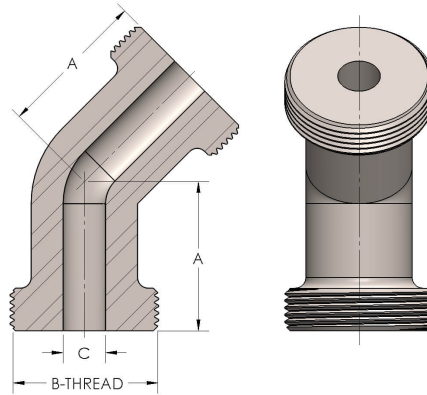

Product Category

42-0-SS316L

Part Description

Elbow 45°

DIMENSIONS

A	1.130
B-THREAD	1.000" - 14UNS
C	0.22

GENERAL

Pressure Rating	6000 PSI
Threadpiece Material	316 Stainless Steel, ASTM A351, UNS J92900