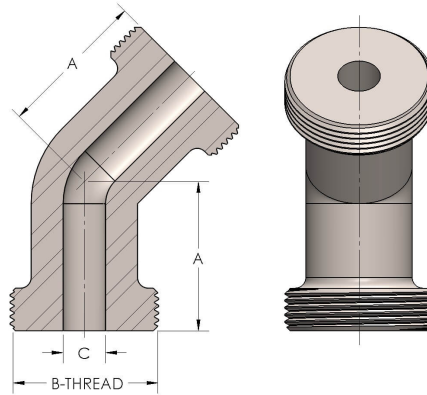

Product Category

42-1-M

Part Description

Elbow 45°

DIMENSIONS

A	1.380
B-THREAD	1.188" - 12UN
C	0.31

GENERAL

Pressure Rating	6000 PSI
Threadpiece Material	Monel®, ASTM A494