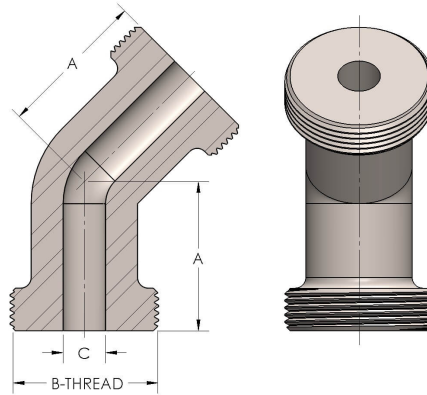

Product Category

42-1-NAB

Part Description

Elbow 45°

DIMENSIONS

A	1.380
B-THREAD	1.188" - 12UN
C	0.31

GENERAL

Pressure Rating	6000 PSI
Threadpiece Material	Nickel Aluminum Bronze, ASTM B148, UNS C95800