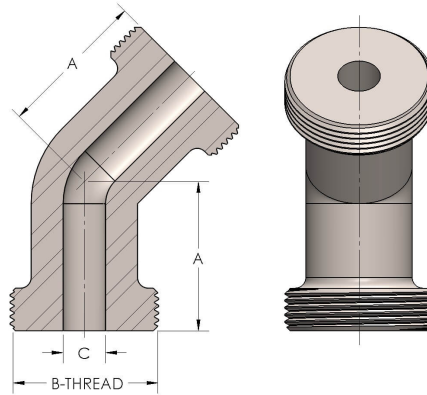

Product Category

42-1-SS316L

Part Description

Elbow 45°

DIMENSIONS

A	1.380
B-THREAD	1.188" - 12UN
C	0.31

GENERAL

Pressure Rating	6000 PSI
Threadpiece Material	316 Stainless Steel, ASTM A351, UNS J92900