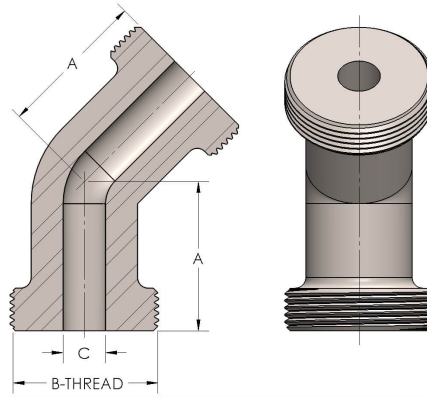

Product Category

42-2-M

Part Description

Elbow 45°

DIMENSIONS

A	1.500
B-THREAD	1.375" - 12UNF
C	0.44

GENERAL

Pressure Rating	6000 PSI
Threadpiece Material	Monel®, ASTM A494