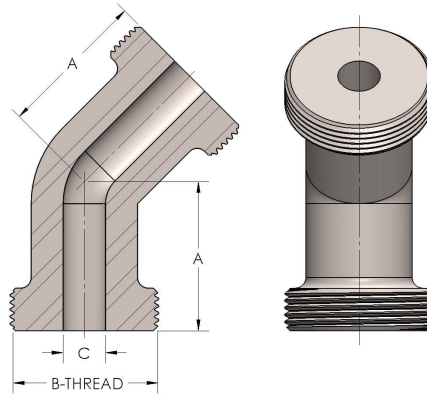

Product Category

42-2-NAB

Part Description

Elbow 45°

## DIMENSIONS

<b>A</b>	1.500
<b>B-THREAD</b>	1.375" - 12UNF
<b>C</b>	0.44

## GENERAL

<b>Pressure Rating</b>	6000 PSI
<b>Threadpiece Material</b>	Nickel Aluminum Bronze, ASTM B148, UNS C95800