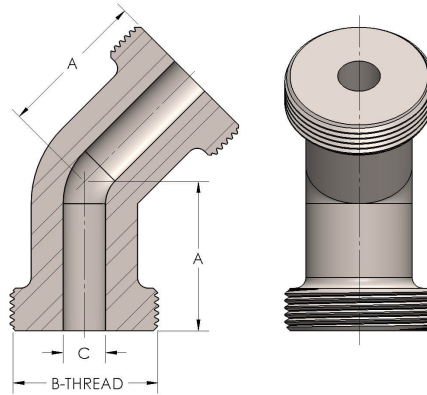

Product Category

42-3-M

Part Description

Elbow 45°

DIMENSIONS

A	1.750
B-THREAD	1.750" - 12UN
C	0.50

GENERAL

Pressure Rating	6000 PSI
Threadpiece Material	Monel®, ASTM A494