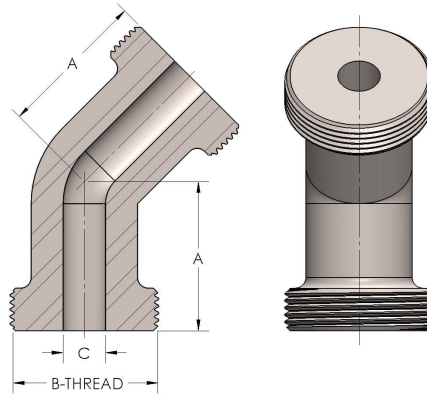

Product Category

42-3-NAB

Part Description

Elbow 45°

DIMENSIONS

A	1.750
B-THREAD	1.750" - 12UN
C	0.50

GENERAL

Pressure Rating	6000 PSI
Threadpiece Material	Nickel Aluminum Bronze, ASTM B148, UNS C95800