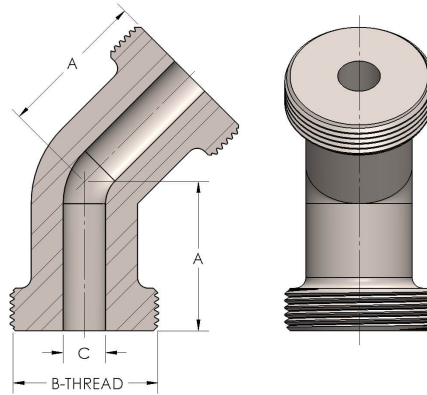

Product Category

42-4-M

Part Description

Elbow 45°

DIMENSIONS

A	1.880
B-THREAD	2.000" - 12UN
C	0.63

GENERAL

Pressure Rating	6000 PSI
Threadpiece Material	Monel®, ASTM A494