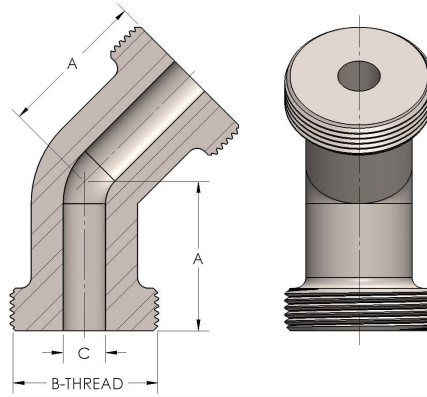

Product Category

42-4-M

Part Description

Elbow 45°

## DIMENSIONS

<b>A</b>	1.880
<b>B-THREAD</b>	2.000" - 12UN
<b>C</b>	0.63

## GENERAL

<b>Pressure Rating</b>	6000 PSI
<b>Threadpiece Material</b>	Monel®, ASTM A494