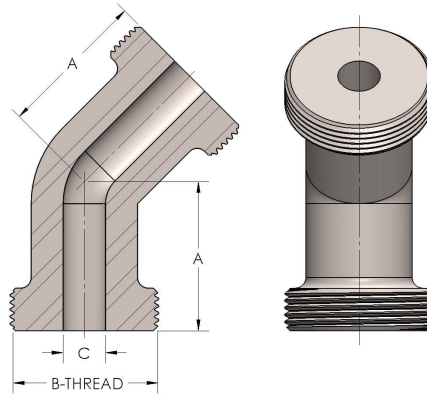

Product Category

42-4-NAB

Part Description

Elbow 45°

DIMENSIONS

A	1.880
B-THREAD	2.000" - 12UN
C	0.63

GENERAL

Pressure Rating	6000 PSI
Threadpiece Material	Nickel Aluminum Bronze, ASTM B148, UNS C95800