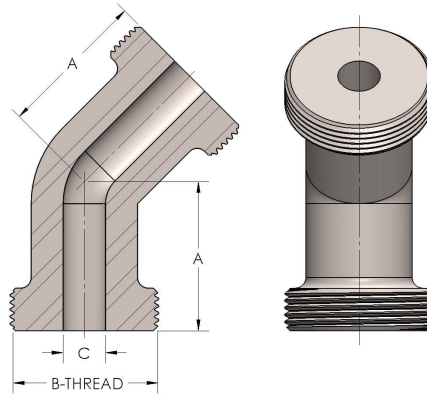

Product Category

42-5-M

Part Description

Elbow 45°

## DIMENSIONS

<b>A</b>	2.250
<b>B-THREAD</b>	2.313" - 12UNS
<b>C</b>	0.81

## GENERAL

<b>Pressure Rating</b>	6000 PSI
<b>Threadpiece Material</b>	Monel®, ASTM A494