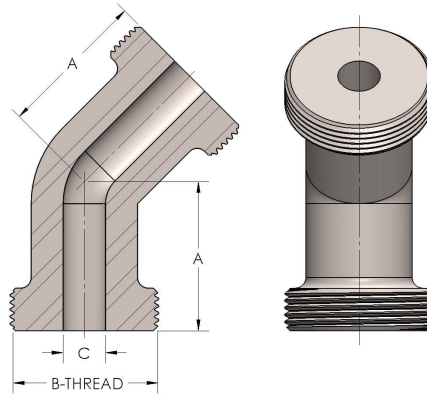

Product Category

42-5-NAB

Part Description

Elbow 45°

## DIMENSIONS

<b>A</b>	2.250
<b>B-THREAD</b>	2.313" - 12UNS
<b>C</b>	0.81

## GENERAL

<b>Pressure Rating</b>	6000 PSI
<b>Threadpiece Material</b>	Nickel Aluminum Bronze, ASTM B148, UNS C95800