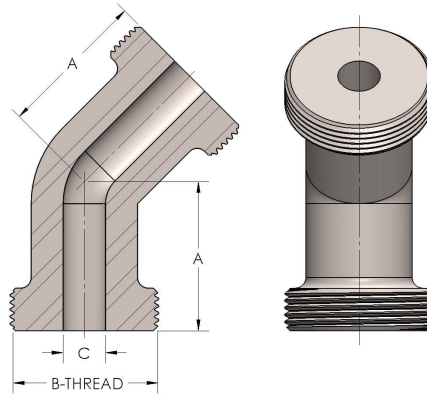

Product Category

42-5-SS316L

Part Description

Elbow 45°

DIMENSIONS

A	2.250
B-THREAD	2.313" - 12UNS
C	0.81

GENERAL

Pressure Rating	6000 PSI
Threadpiece Material	316 Stainless Steel, ASTM A351, UNS J92900