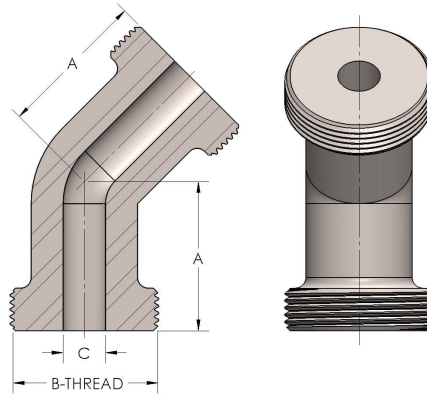

Product Category

42-6-M

Part Description

Elbow 45°

## DIMENSIONS

<b>A</b>	2.500
<b>B-THREAD</b>	2.750" - 12UN
<b>C</b>	1.19

## GENERAL

<b>Pressure Rating</b>	6000 PSI
<b>Threadpiece Material</b>	Monel®, ASTM A494