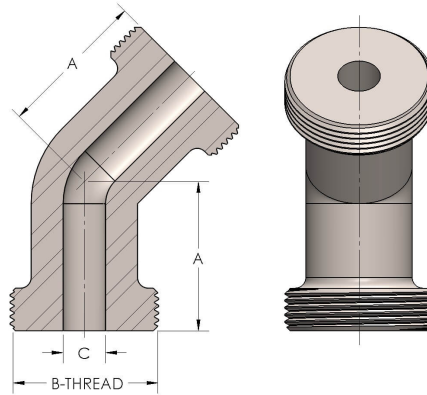

Product Category

42-6-NAB

Part Description

Elbow 45°

DIMENSIONS

A	2.500
B-THREAD	2.750" - 12UN
C	1.19

GENERAL

Pressure Rating	6000 PSI
Threadpiece Material	Nickel Aluminum Bronze, ASTM B148, UNS C95800