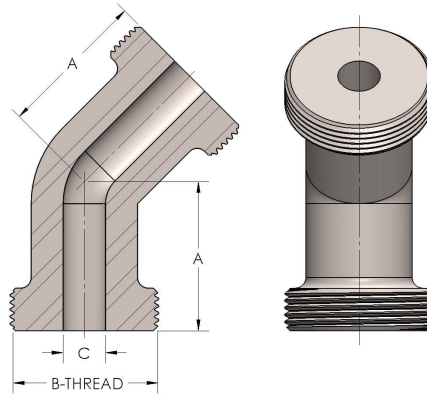

Product Category

42-6-SS316L

Part Description

Elbow 45°

## DIMENSIONS

<b>A</b>	2.500
<b>B-THREAD</b>	2.750" - 12UN
<b>C</b>	1.19

## GENERAL

<b>Pressure Rating</b>	6000 PSI
<b>Threadpiece Material</b>	316 Stainless Steel, ASTM A351, UNS J92900