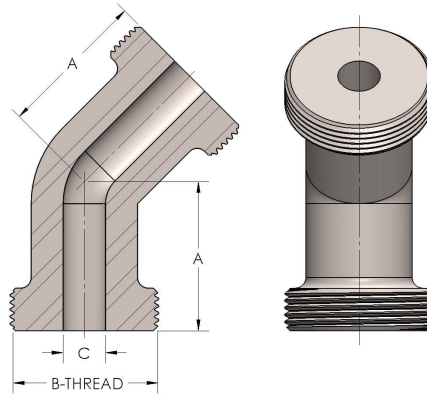

Product Category

42-7-NAB

Part Description

Elbow 45°

DIMENSIONS

A	2.880
B-THREAD	3.063" - 12UNS
C	1.38

GENERAL

Pressure Rating	6000 PSI
Threadpiece Material	Nickel Aluminum Bronze, ASTM B148, UNS C95800