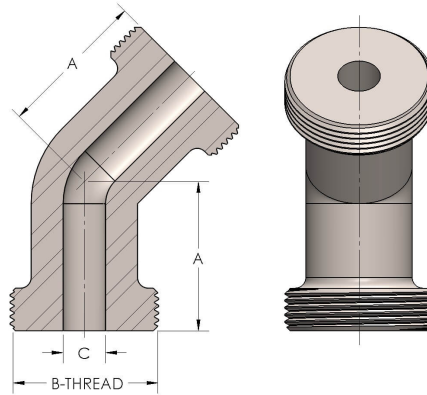

Product Category

42-7-S

Part Description

Elbow 45°

## DIMENSIONS

<b>A</b>	2.880
<b>B-THREAD</b>	3.063" - 12UNS
<b>C</b>	1.38

## GENERAL

<b>Pressure Rating</b>	6000 PSI
<b>Threadpiece Material</b>	Steel, ASTM A216-WCB, UNS J03002