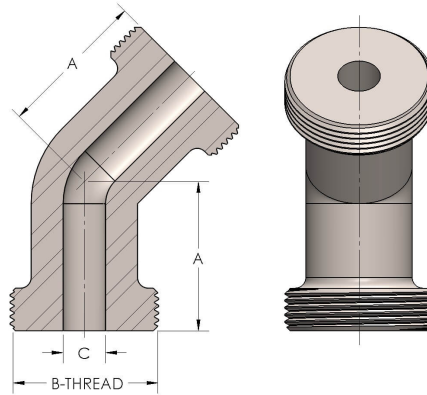

Product Category

42-7-SS316L

Part Description

Elbow 45°

## DIMENSIONS

<b>A</b>	2.880
<b>B-THREAD</b>	3.063" - 12UNS
<b>C</b>	1.38

## GENERAL

<b>Pressure Rating</b>	6000 PSI
<b>Threadpiece Material</b>	316 Stainless Steel, ASTM A351, UNS J92900