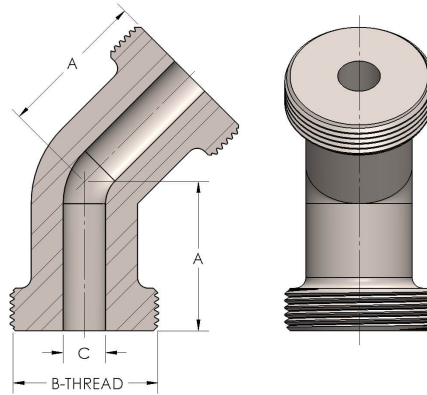

Product Category

42-8-M

Part Description

Elbow 45°

DIMENSIONS

| | |
|-----------------|---------------|
| A | 3.250 |
| B-THREAD | 3.750" - 12UN |
| C | 1.75 |

GENERAL

| | |
|-----------------------------|-------------------|
| Pressure Rating | 6000 PSI |
| Threadpiece Material | Monel®, ASTM A494 |