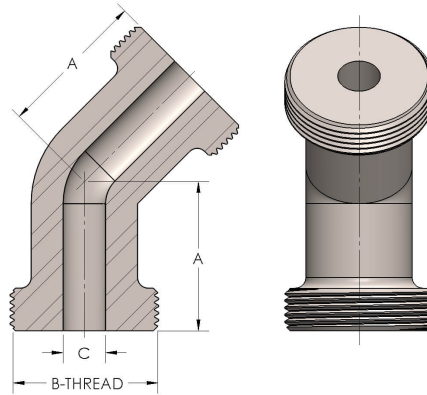

Product Category

42-8-NAB

Part Description

Elbow 45°

## DIMENSIONS

<b>A</b>	3.250
<b>B-THREAD</b>	3.750" - 12UN
<b>C</b>	1.75

## GENERAL

<b>Pressure Rating</b>	6000 PSI
<b>Threadpiece Material</b>	Nickel Aluminum Bronze, ASTM B148, UNS C95800