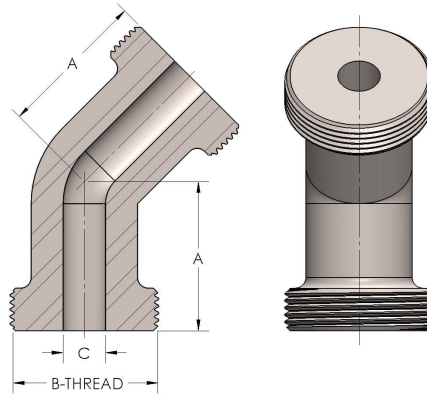

Product Category

42-8-S

Part Description

Elbow 45°

## DIMENSIONS

<b>A</b>	3.250
<b>B-THREAD</b>	3.750" - 12UN
<b>C</b>	1.75

## GENERAL

<b>Pressure Rating</b>	6000 PSI
<b>Threadpiece Material</b>	Steel, ASTM A216-WCB, UNS J03002