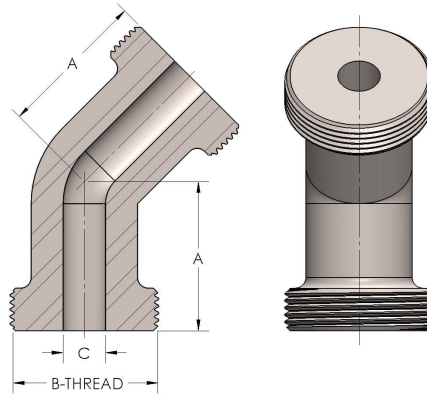

Product Category

42-8-SS316L

Part Description

Elbow 45°

## DIMENSIONS

<b>A</b>	3.250
<b>B-THREAD</b>	3.750" - 12UN
<b>C</b>	1.75

## GENERAL

<b>Pressure Rating</b>	6000 PSI
<b>Threadpiece Material</b>	316 Stainless Steel, ASTM A351, UNS J92900