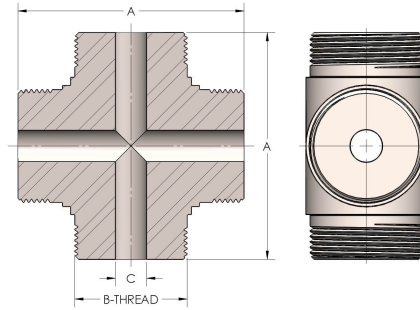

Product Category

43-0-M

Part Description

Cross

DIMENSIONS

A	2.250
B-THREAD	1.000" - 14UNS
C	0.22
D	1.130

GENERAL

Pressure Rating	6000 PSI
Threadpiece Material	Monel®, ASTM A494