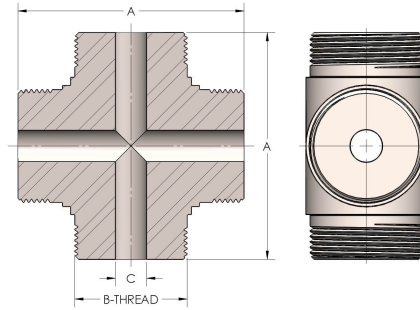

Product Category

43-1-M

Part Description

Cross

DIMENSIONS

A	2.750
B-THREAD	1.188" - 12UN
C	0.31
D	1.380

GENERAL

Pressure Rating	6000 PSI
Threadpiece Material	Monel®, ASTM A494