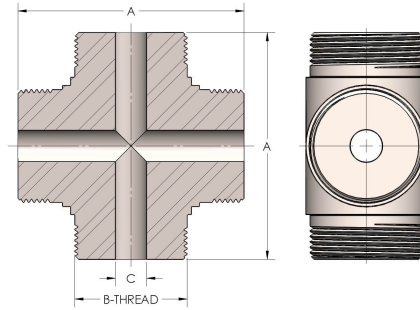

Product Category

43-2-M

Part Description

Cross

## DIMENSIONS

<b>A</b>	3.000
<b>B-THREAD</b>	1.375" - 12UNF
<b>C</b>	0.44
<b>D</b>	1.500

## GENERAL

<b>Pressure Rating</b>	6000 PSI
<b>Threadpiece Material</b>	Monel®, ASTM A494