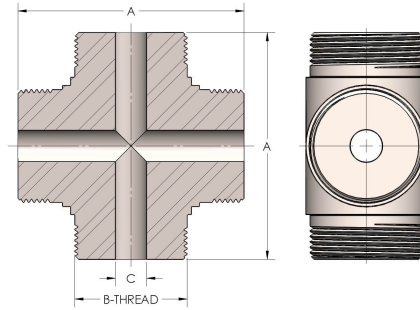

Product Category

43-3-M

Part Description

Cross

## DIMENSIONS

<b>A</b>	3.500
<b>B-THREAD</b>	1.750" - 12UN
<b>C</b>	0.50
<b>D</b>	1.750

## GENERAL

<b>Pressure Rating</b>	6000 PSI
<b>Threadpiece Material</b>	Monel®, ASTM A494