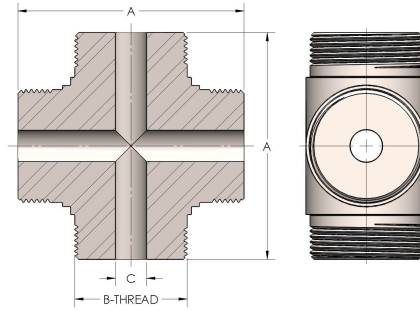

Product Category

43-4-M

Part Description

Cross

DIMENSIONS

| | |
|-----------------|---------------|
| A | 3.750 |
| B-THREAD | 2.000" - 12UN |
| C | 0.63 |
| D | 1.880 |

GENERAL

| | |
|-----------------------------|-------------------|
| Pressure Rating | 6000 PSI |
| Threadpiece Material | Monel®, ASTM A494 |