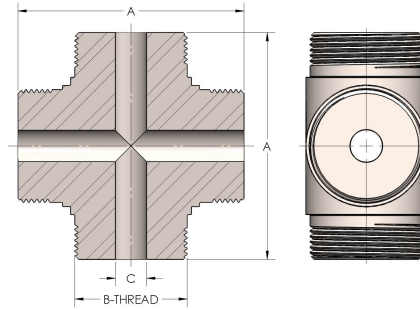

Product Category

43-4-M

Part Description

Cross

DIMENSIONS

A	3.750
B-THREAD	2.000" - 12UN
C	0.63
D	1.880

GENERAL

Pressure Rating	6000 PSI
Threadpiece Material	Monel®, ASTM A494