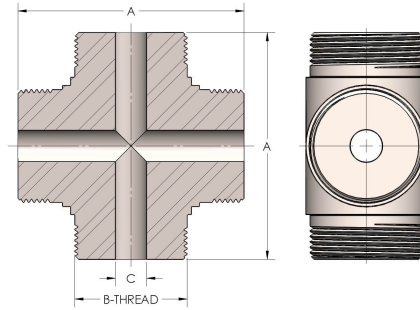

Product Category

43-5-M

Part Description

Cross

DIMENSIONS

A	4.500
B-THREAD	2.313" - 12UNS
C	0.81
D	2.250

GENERAL

Pressure Rating	6000 PSI
Threadpiece Material	Monel®, ASTM A494