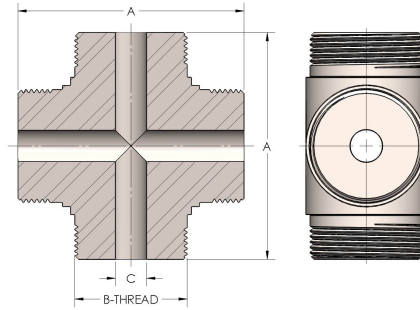

Product Category

43-5-M

Part Description

Cross

## DIMENSIONS

<b>A</b>	4.500
<b>B-THREAD</b>	2.313" - 12UNS
<b>C</b>	0.81
<b>D</b>	2.250

## GENERAL

<b>Pressure Rating</b>	6000 PSI
<b>Threadpiece Material</b>	Monel®, ASTM A494