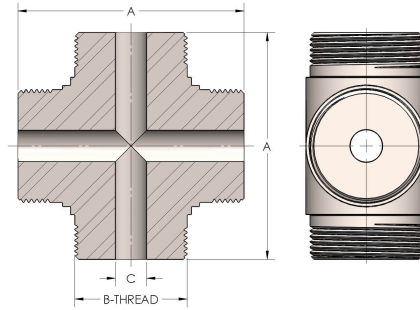

Product Category

43-6-M

Part Description

Cross

## DIMENSIONS

|                 |               |
|-----------------|---------------|
| <b>A</b>        | 5.000         |
| <b>B-THREAD</b> | 2.750" - 12UN |
| <b>C</b>        | 1.19          |
| <b>D</b>        | 2.500         |

## GENERAL

|                             |                   |
|-----------------------------|-------------------|
| <b>Pressure Rating</b>      | 6000 PSI          |
| <b>Threadpiece Material</b> | Monel®, ASTM A494 |