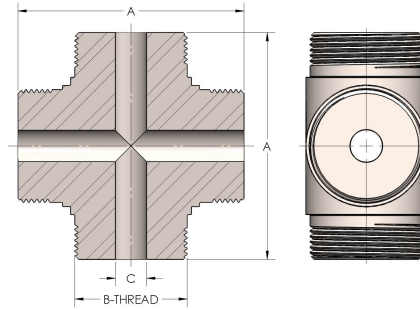

Product Category

43-7-M

Part Description

Cross

## DIMENSIONS

|                 |                |
|-----------------|----------------|
| <b>A</b>        | 5.750          |
| <b>B-THREAD</b> | 3.063" - 12UNS |
| <b>C</b>        | 1.38           |
| <b>D</b>        | 2.880          |

## GENERAL

|                             |                   |
|-----------------------------|-------------------|
| <b>Pressure Rating</b>      | 6000 PSI          |
| <b>Threadpiece Material</b> | Monel®, ASTM A494 |