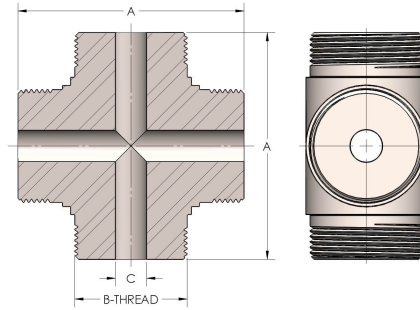

Product Category

43-8-M

Part Description

Cross

DIMENSIONS

A	6.250
B-THREAD	3.750" - 12UN
C	1.75
D	3.250

GENERAL

Pressure Rating	6000 PSI
Threadpiece Material	Monel®, ASTM A494