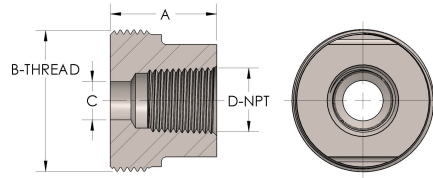

Product Category

53T-0-BR

Part Description

Female Pipe Thread

## DIMENSIONS

<b>A</b>	0.880
<b>B-THREAD</b>	1.000" - 14UNS
<b>C</b>	0.22
<b>D-THREAD</b>	1/8" - 27

## GENERAL

<b>Pressure Rating</b>	6000 PSI
<b>Threadpiece Material</b>	Naval Brass, ASTM B21, UNS C46400