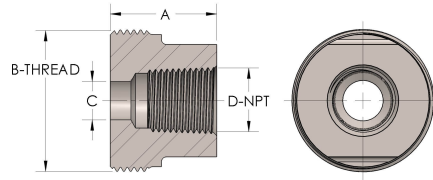

Product Category

53T-0-S

Part Description

Female Pipe Thread

## DIMENSIONS

<b>A</b>	0.880
<b>B-THREAD</b>	1.000" - 14UNS
<b>C</b>	0.22
<b>D-THREAD</b>	1/8" - 27

## GENERAL

<b>Pressure Rating</b>	6000 PSI
<b>Threadpiece Material</b>	Carbon Steel, ASTM A108