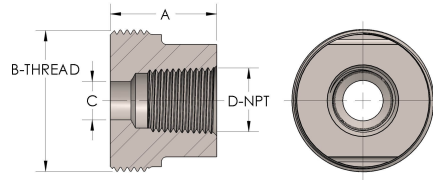

Product Category

53T-1-M

Part Description

Female Pipe Thread

## DIMENSIONS

<b>A</b>	1.190
<b>B-THREAD</b>	1.188" - 12UN
<b>C</b>	0.31
<b>D-THREAD</b>	1/4" - 18

## GENERAL

<b>Pressure Rating</b>	6000 PSI
<b>Threadpiece Material</b>	Monel®, ASTM B164, UNS N04405