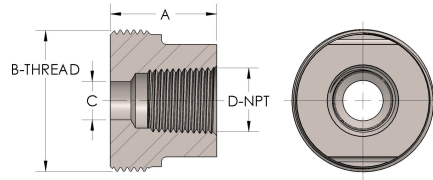

Product Category

53T-1-S

Part Description

Female Pipe Thread

## DIMENSIONS

<b>A</b>	1.190
<b>B-THREAD</b>	1.188" - 12UN
<b>C</b>	0.31
<b>D-THREAD</b>	1/4" - 18

## GENERAL

<b>Pressure Rating</b>	6000 PSI
<b>Threadpiece Material</b>	Carbon Steel, ASTM A108